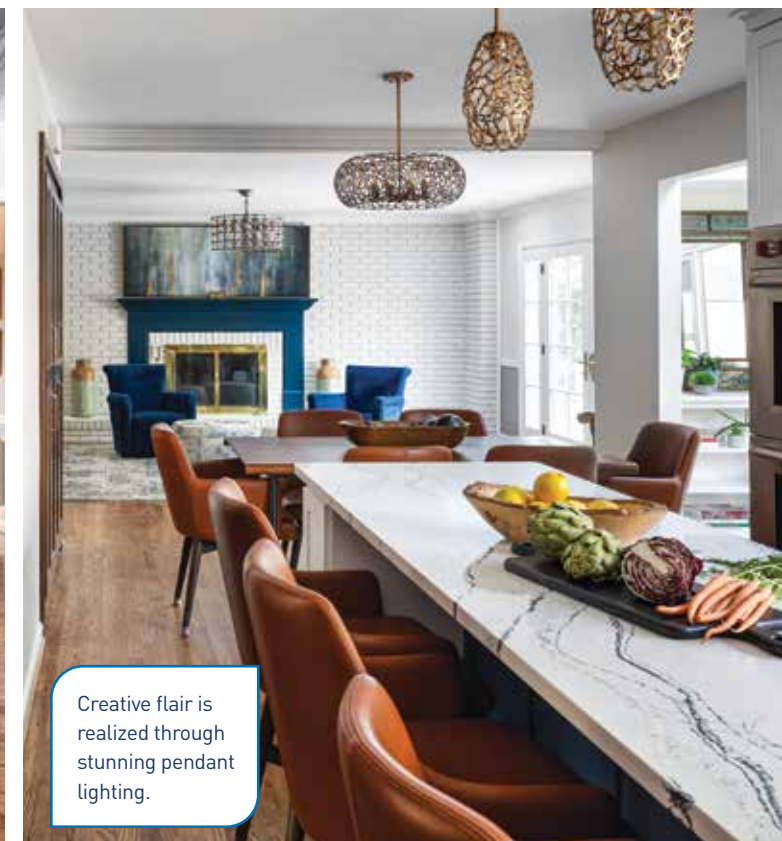

- Senior designer: Melissa Cooley
- Project developer: Hope Hassell
- Photographer: Stacy Zarin Goldberg
- Project manager: Jason Burdo

A quartz backsplash emulates the look of mountains and matches the island top.

COME ONE, COME ALL!

A well-traveled, multicultural family of four in Great Falls, Virginia, eagerly embraced colors and creative ideas during their kitchen remodel. "The client came to our team with an eclectic vision, very similar to her favorite circus show, 'Cirque du Soleil,'" says Melissa Cooley, senior designer at Case Architects & Remodelers. "They were deeply inspired by the array of colors and excitement that exuded from the show and wanted to incorporate some of those elements within their kitchen. We translated that to mean something exciting, interesting and fun."

A furniture-like storage unit, separate from the finishes in the kitchen, ties together the breakfast area and the family room.

Creative flair is realized through stunning pendant lighting.